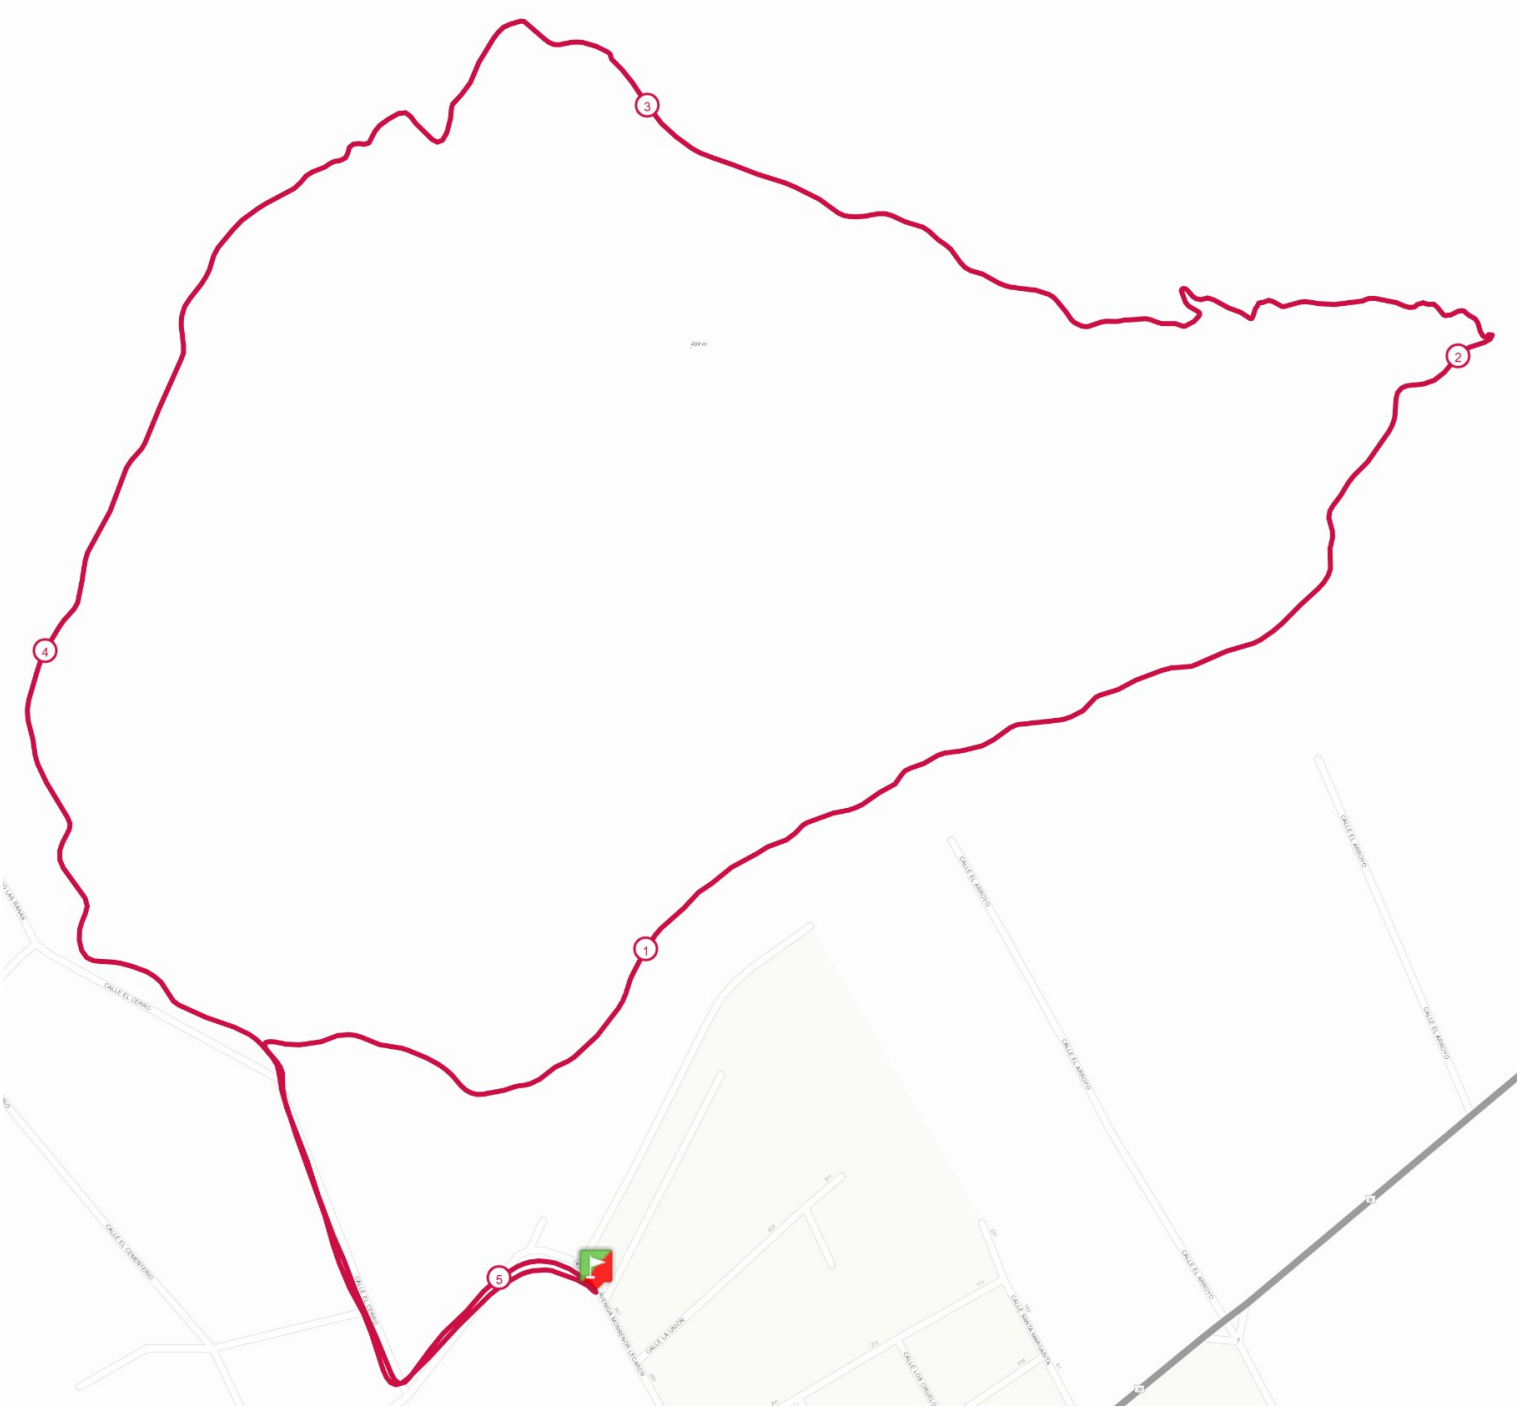

5.1 km 240 m 240 m

Get this track on your mobile with the app TrailConnect. To read more : <http://trailconnect.run>

<https://tracedetail.com>

> 10% > 20% > 30%