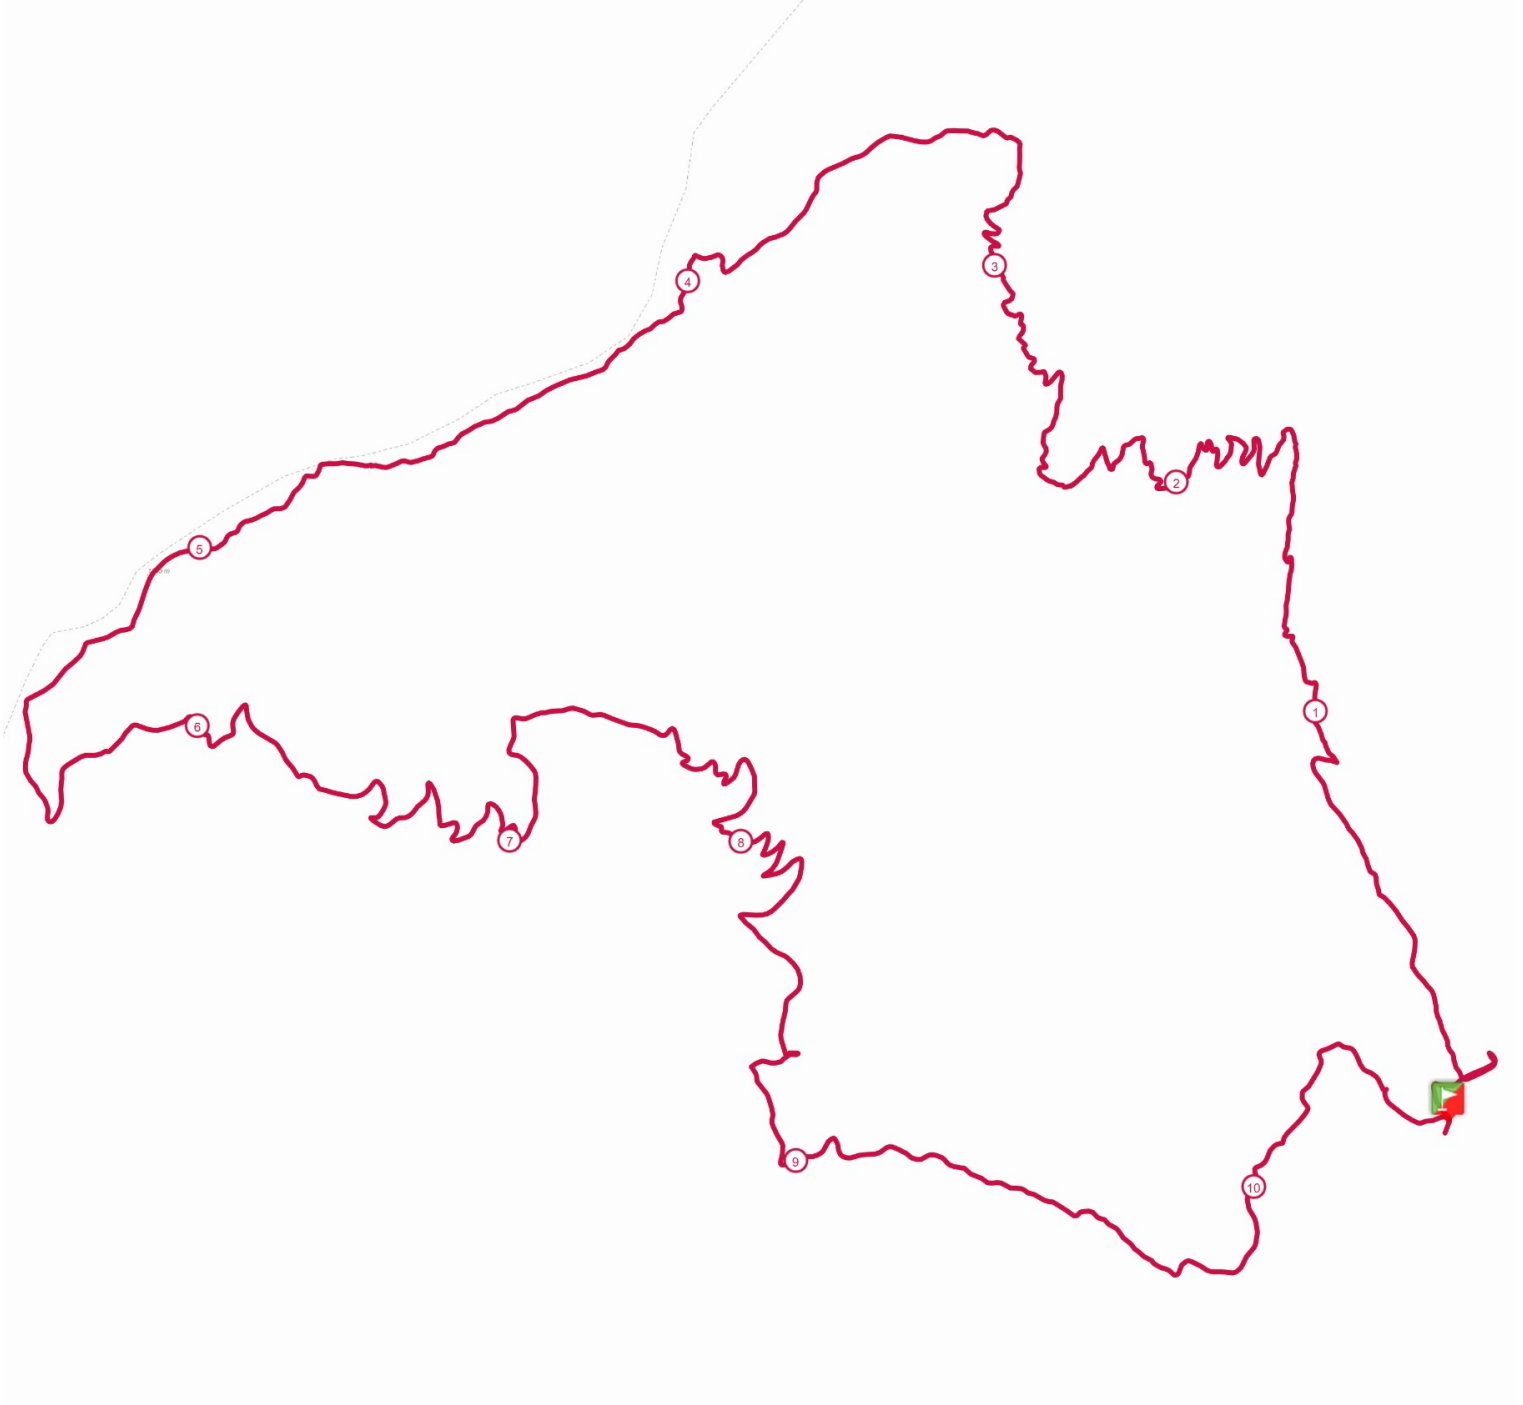

10K Pachachamanka

10.6 km  890 m  890 m

Get this track on your mobile with the app TrailConnect. To read more : <http://trailconnect.run>

<https://tracedetail.com>